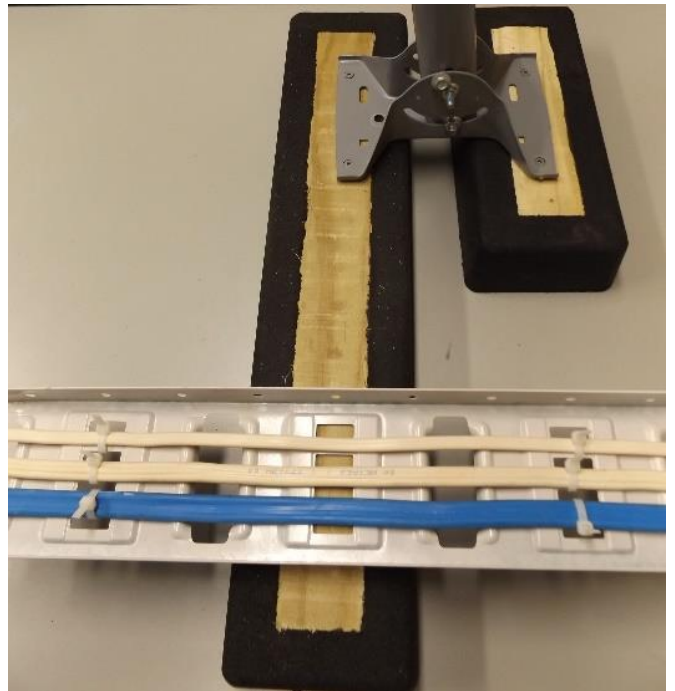

DISCLAIMER:

The technical details, recommendations and other information contained in this data sheet are given in good faith and represent the best of our knowledge and experience at the time of printing. It is your responsibility to ensure that our products are used and handled correctly and in accordance with any applicable New Zealand & Australian Standards, our instructions and recommendations and only for the uses they are intended. We also reserve the right to update information without prior notice to you to reflect our ongoing research and development program. Country specific recommendations, depending on local standards, codes of practice, building regulations or industry guidelines, may effect specific installation recommendations. The supply of our products and services is also subject to certain terms, warranties and exclusions, which may have already been disclosed to you in prior dealings or are otherwise available to you on request. You should make yourself familiar with them. All aforementioned products are the trademarks of B&C Systems International Limited.

May 2015

B&C Systems International Limited
3 Short Lane
New Plymouth 4340
NEW ZEALAND
www.battenandcradle.com