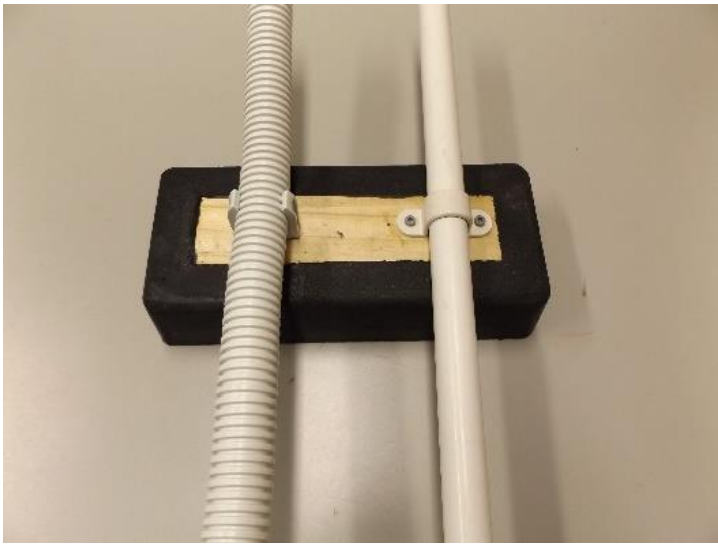

DISCLAIMER:

The technical details, recommendations and other information contained in this data sheet are given in good faith and represent the best of our knowledge and experience at the time of printing. It is your responsibility to ensure that our products are used and handled correctly and in accordance with any applicable New Zealand & Australian Standards, our instructions and recommendations and only for the uses they are intended. We also reserve the right to update information without prior notice to you to reflect our ongoing research and development program. Country specific recommendations, depending on local standards, codes of practice, building regulations or industry guidelines, may effect specific installation recommendations. The supply of our products and services is also subject to certain terms, warranties and exclusions, which may have already been disclosed to you in prior dealings or are otherwise available to you on request. You should make yourself familiar with them. All aforementioned products are the trademarks of B&C Systems International Limited.

May 2015

B&C Systems International Limited
3 Short Lane
New Plymouth 4340
NEW ZEALAND
www.battenandcradle.com