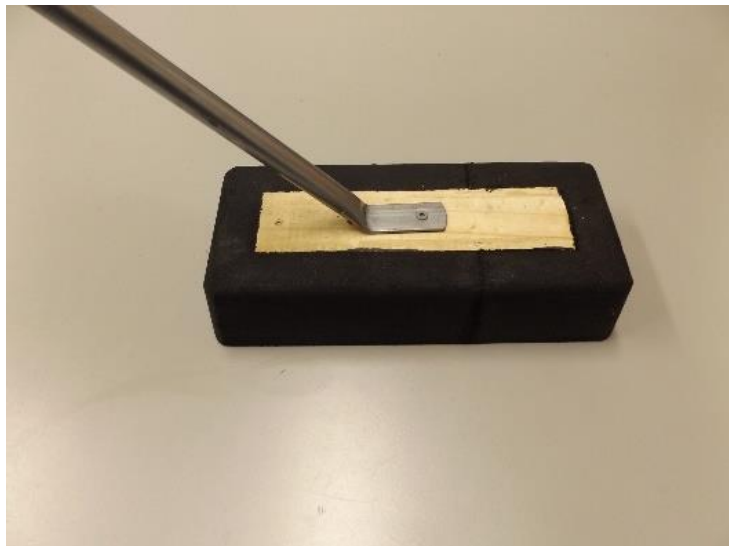

DISCLAIMER:

The technical details, recommendations and other information contained in this data sheet are given in good faith and represent the best of our knowledge and experience at the time of printing. It is your responsibility to ensure that our products are used and handled correctly and in accordance with any applicable New Zealand & Australian Standards, our instructions and recommendations and only for the uses they are intended. We also reserve the right to update information without prior notice to you to reflect our ongoing research and development program. Country specific recommendations, depending on local standards, codes of practice, building regulations or industry guidelines, may effect specific installation recommendations. The supply of our products and services is also subject to certain terms, warranties and exclusions, which may have already been disclosed to you in prior dealings or are otherwise available to you on request. You should make yourself familiar with them. All aforementioned products are the trademarks of B&C Systems International Limited.

May 2015

B&C Systems International Limited
3 Short Lane
New Plymouth 4340
NEW ZEALAND
www.battenandcradle.com