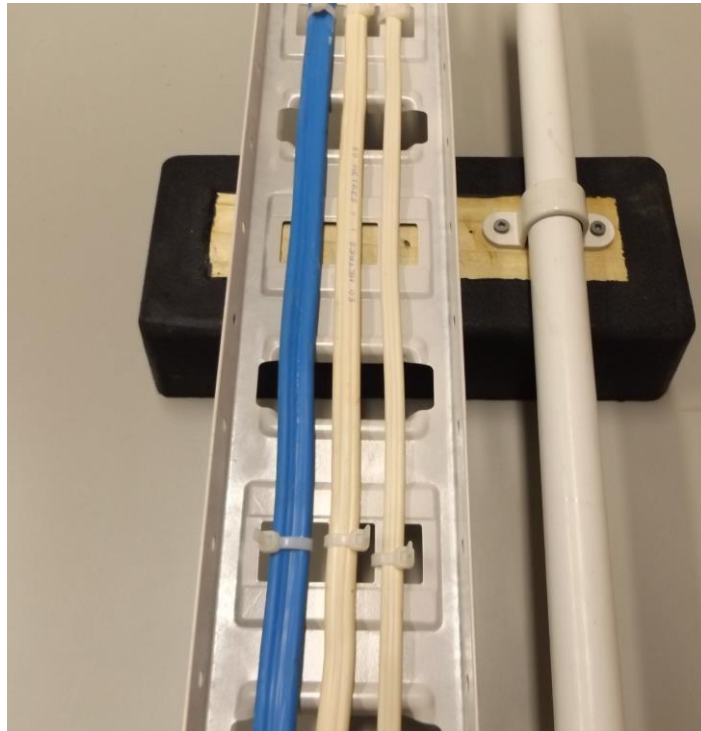

## Equipment Mounting Block

---

**ACM275** is an acoustic equipment mounting block, designed specifically for use on membrane surfaces. The ACM275 is installed on top of the membrane surface with approved dab of locating adhesive and doesn't require mechanical fixing. Typically used as a support device for electrical and plumbing services and most mechanical plant. The ACM275 provides sound and impact absorption, is easy to install and is non-invasive on both membrane and applied waterproofing products.